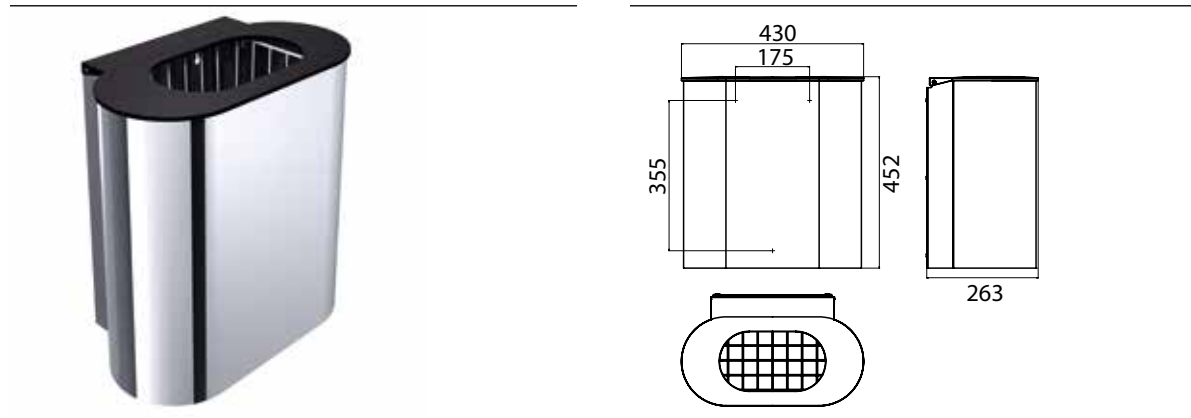

Waste bin stainless steel

Art.No.3553 001 02

wall mounted, 30 l