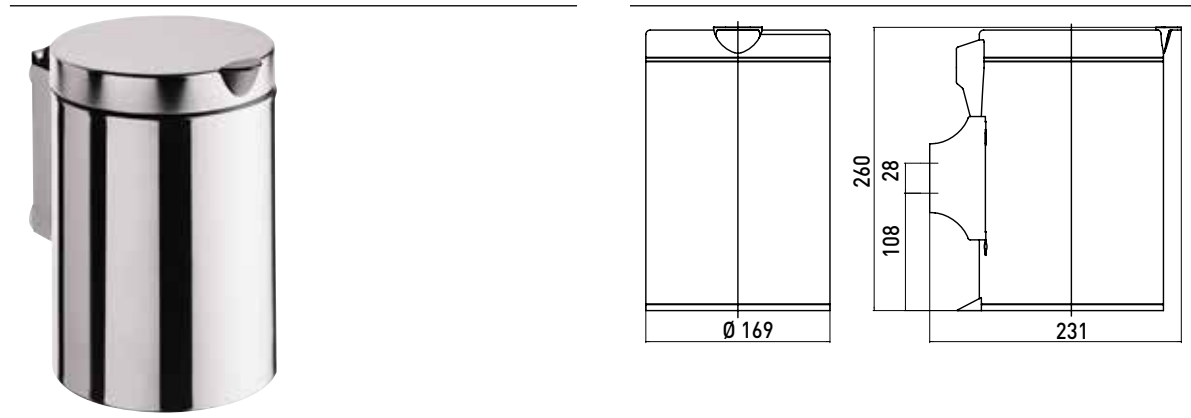

Refuse bin with cover, wall-mounted, 3 l content stainless steel

Art.No.3553 001 00