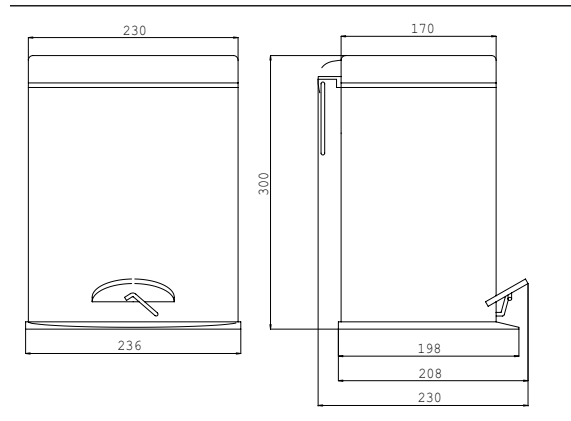

Refuse bin with cover, oval stainless steel

Art.No.3553 000 04

5 l, standing type