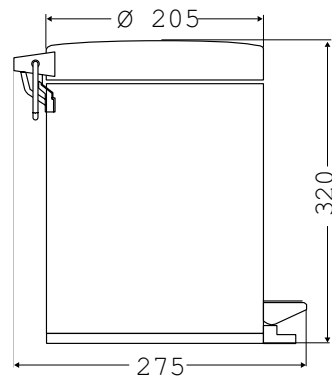

Refuse bin with cover stainless steel

Art.No.3553 000 00

5 l, standing type