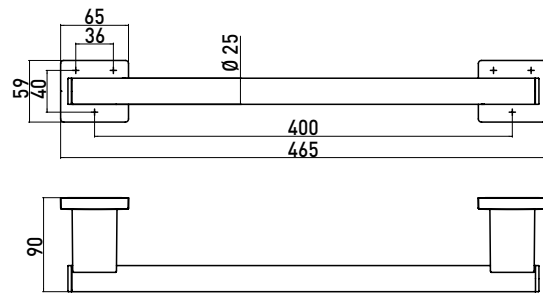

Railing for folding seat chrome

Art.No.3551 001 02

short