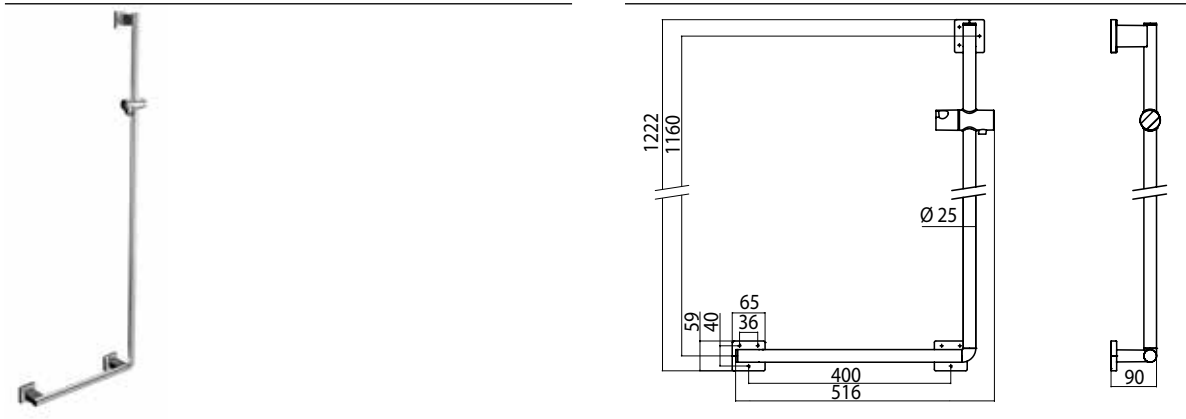

Showerrailing for folding seat, left chrome

Art.No.3551 001 00

Fastening material: 3 x Fischer dowel/plug - UX 8 x 50 mm 3 x SHR - SEKPF - HO - A2 - Z3 - 6 x 70