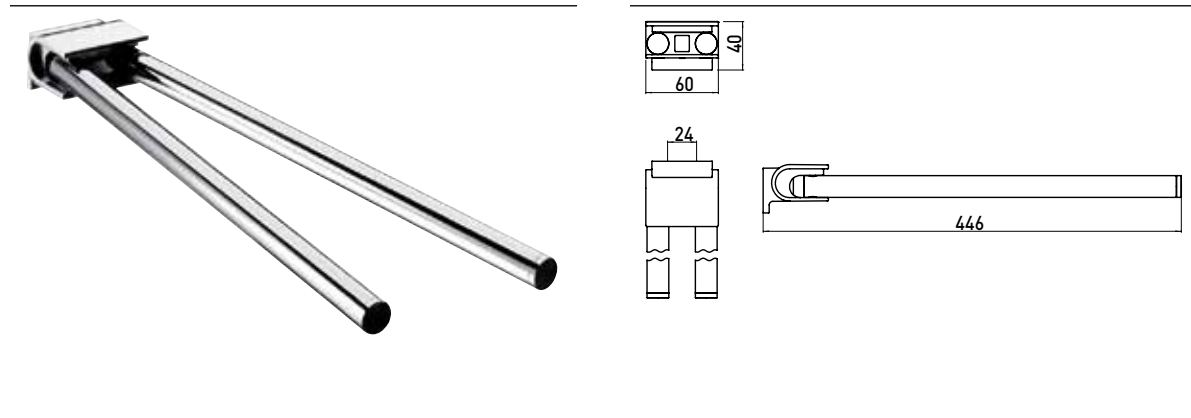

## Towel holder chrome

Art.No.3550 001 45

446 mm, turnable