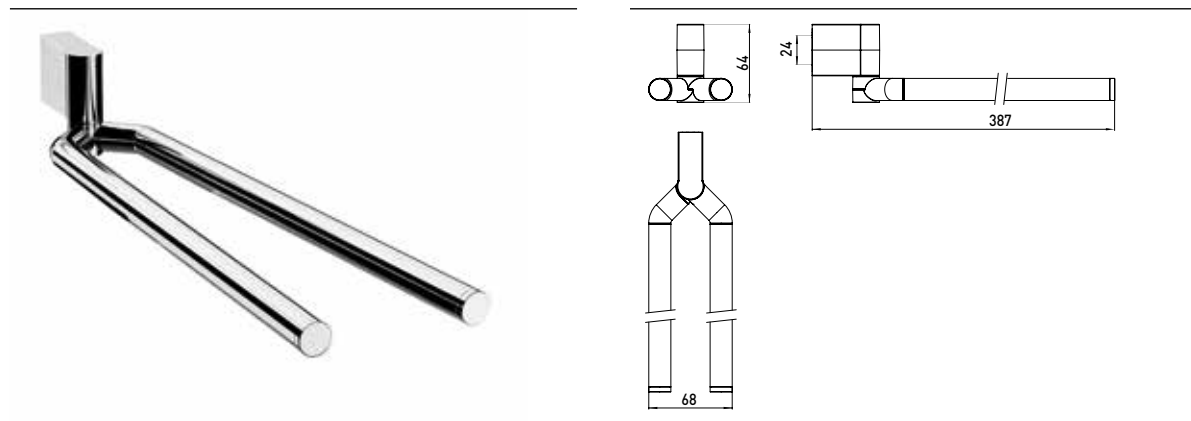

Towel holder chrome

Art.No.3550 001 39

387 mm, adjustable