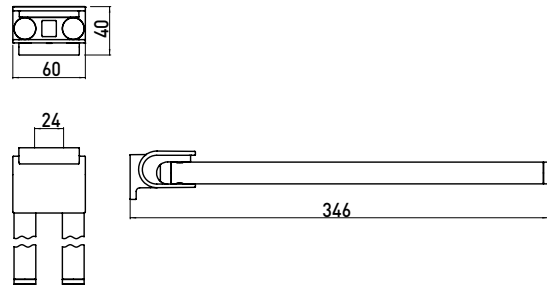

Towel holder chrome

Art.No.3550 001 35

346 mm, adjustable