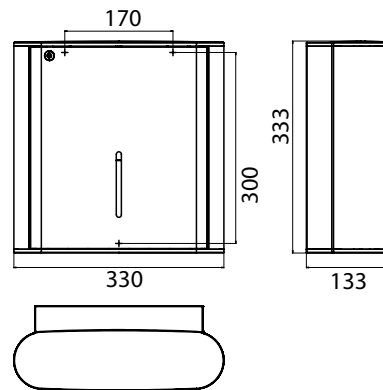

## Paper towel dispenser chrome

Art.No.3549 001 00

for 500 paper towels, lockable