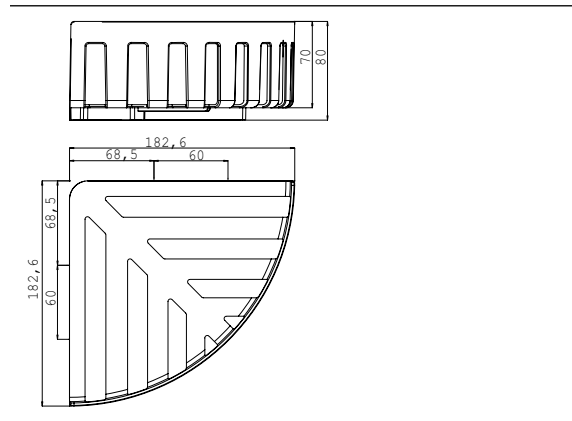

Corner dish chrome

Art.No.3545 001 33

with hidden fastening, corner size: 180 mm