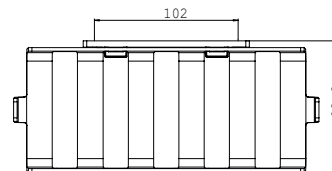

Dish, wall mounted chrome

Art.No.3545 001 32

with hidden fastening, 200 x 100 x 65 mm