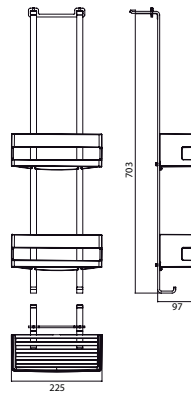

Door mounted basket rack chrome

Art.No.3545 001 25

with 2 sponge dishes