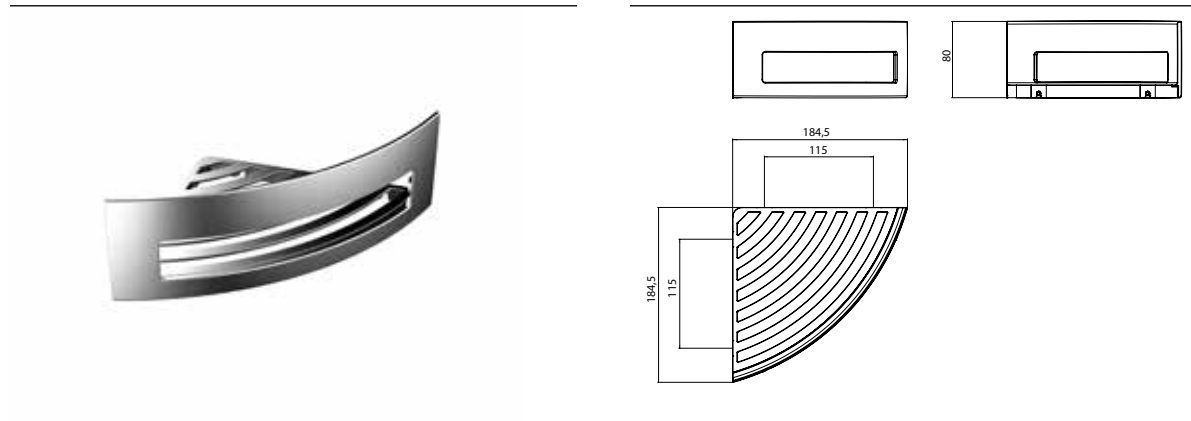

Corner dish, wall mounted, with hidden fastening, Cornersize: 185 mm chrome

Art.No.3545 001 21