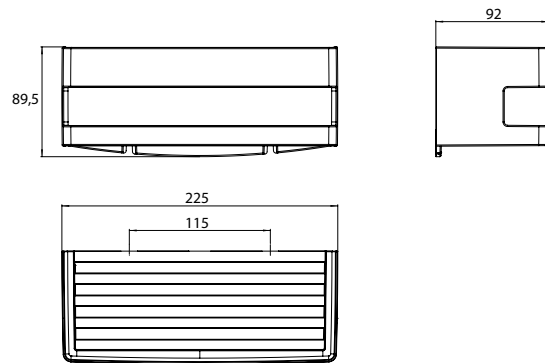

Dish, wall mounted, with hidden fastening, 225 x 89,5 x 92 mm chrome

Art.No.3545 001 20