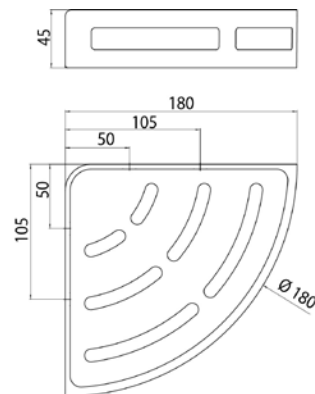

Corner shower basket chrome

Art.No.3545 001 15

metal basket and detachable synthetic insert