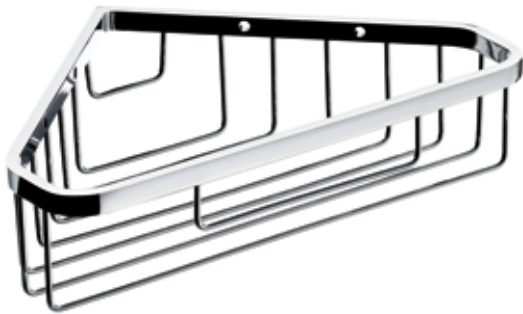

Corner sponge dish chrome

Art.No.3545 001 09

with direct fastening