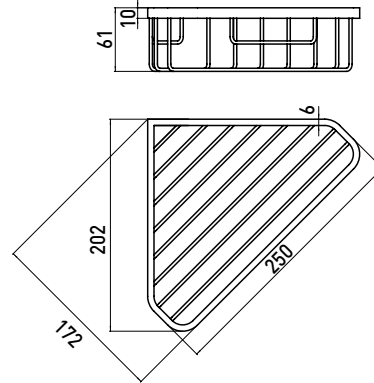

Corner sponge dish chrome

Art.No.3545 001 09

with direct fastening