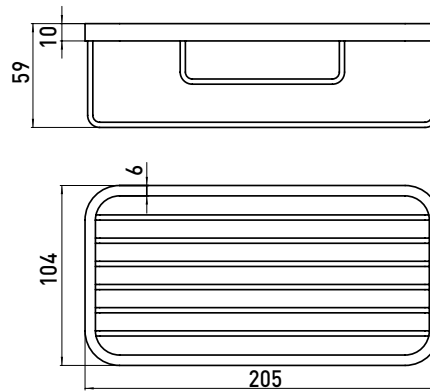

Sponge dish chrome

Art.No.3545 001 08

with direct fastening