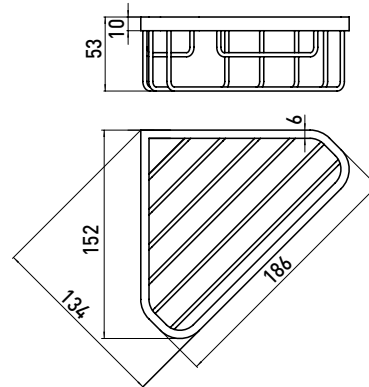

Corner soap dish chrome

Art.No.3545 001 07

with direct fastening