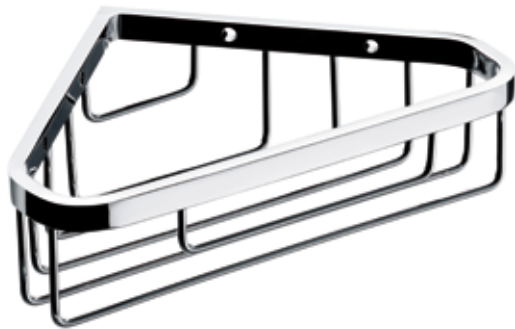

Corner soap dish chrome

Art.No.3545 001 07

with direct fastening