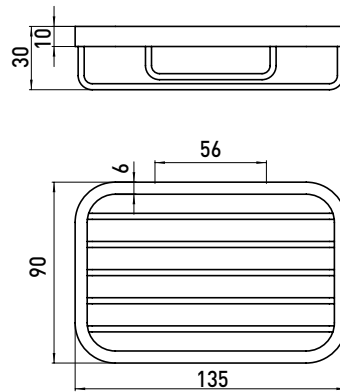

Soap holder chrome

Art.No.3545 001 06

with direct fastening