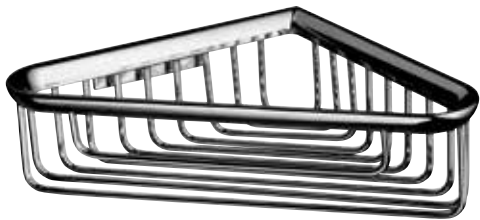

Corner sponge dish, deep version chrome

Art.No.3545 001 05

with hidden fastening