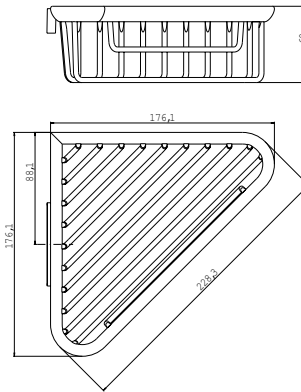

Corner sponge dish, deep version chrome

Art.No.3545 001 05

with hidden fastening