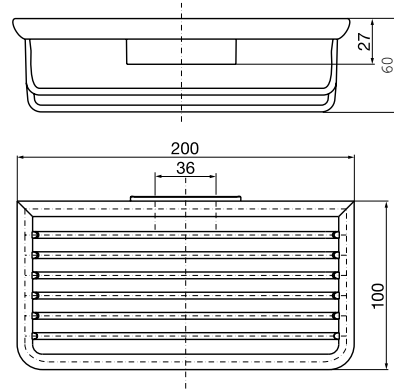

Sponge dish, deep chrome

Art.No.3545 001 04

with hidden fastening