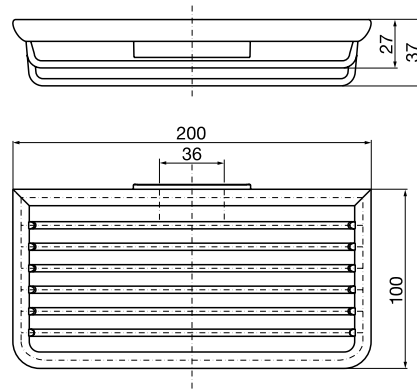

Sponge dish chrome

Art.No.3545 001 03

with hidden fastening