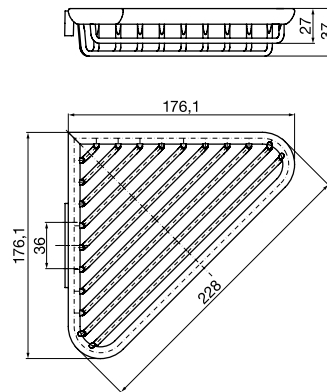

Corner sponge dish chrome

Art.No.3545 001 02

with hidden fastening