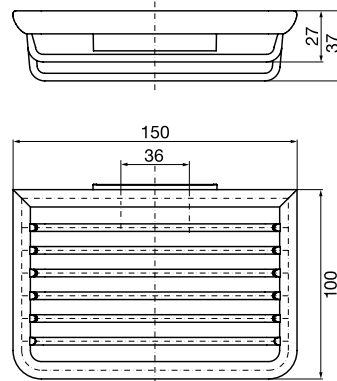

Soap holder chrome

Art.No.3545 001 01

with hidden fastening