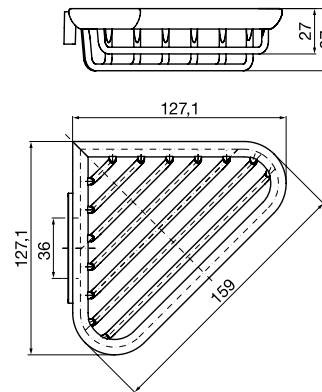

Corner soap dish chrome

Art.No.3545 001 00

with hidden fastening