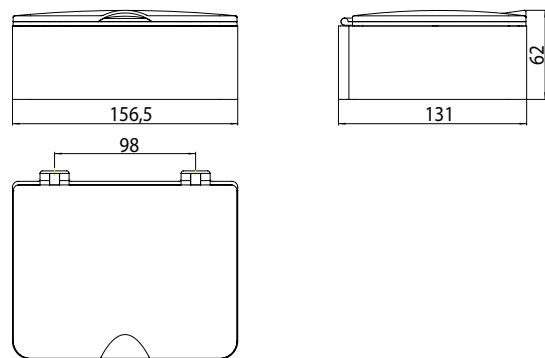

Moist toilet tissue box chrome

Art.No.3539 001 01