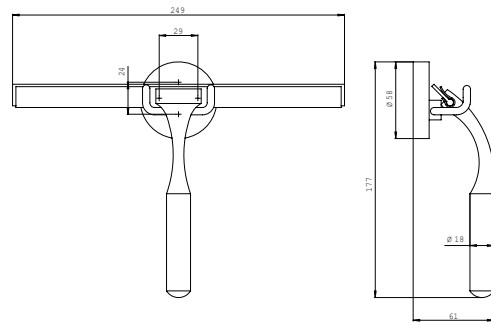

Shower wiper with support chrome

1034001000
NB_01034

Art.No.3534 001 00

incl. spare rubber lip, grey