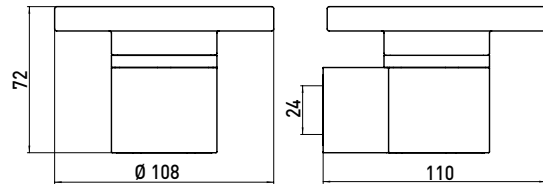

Soap holder, crystal glass clear chrome

Art.No.3530 001 00

wall mounted