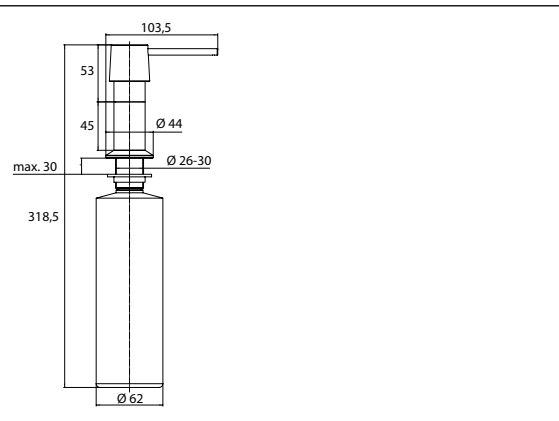

Built-in liquid soap dispenser, total height 318,5 mm chrome

Art.No.3521 001 20

500 ml, filled from above