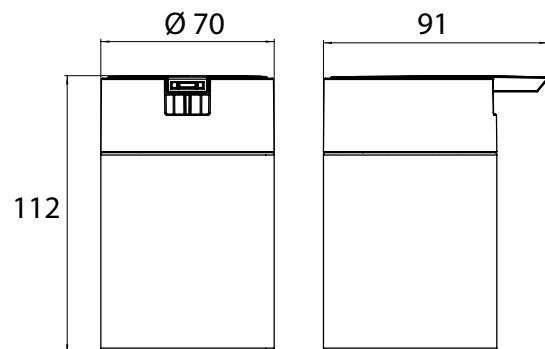

Soap dispenser, container clear crystal glass, pump unit plastic chrome

Art.No.3521 001 11

standing type