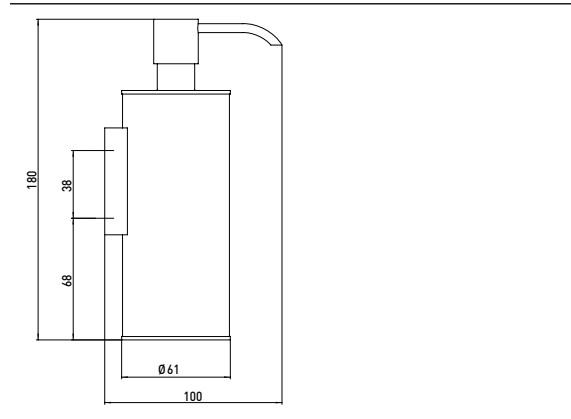

Liquid soap dispenser chrome

Art.No.3521 001 05

metal casing, theft-protected, 250 ml