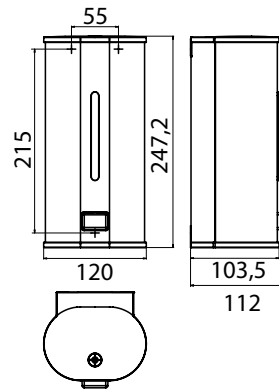

Liquid soap dispenser chrome

Art.No.3521 001 04

wall mounted, 800 ml