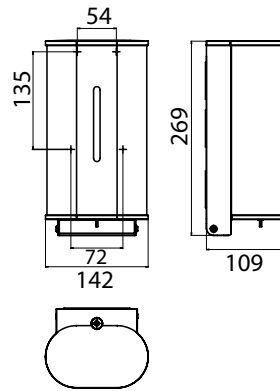

## Liquid soap dispenser chrome

Art.No.3521 001 03

wall mounted, 800 ml, sensor controlled