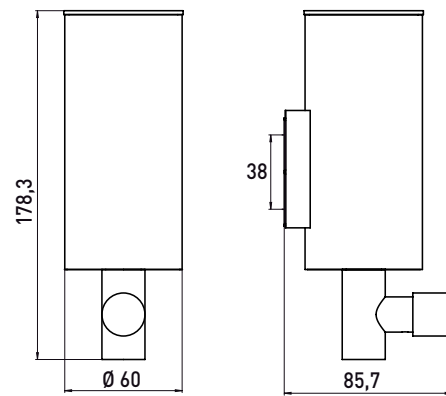

Liquid soap dispenser chrome

Art.No.3521 001 02

metal casing, theft-protected, 235 ml