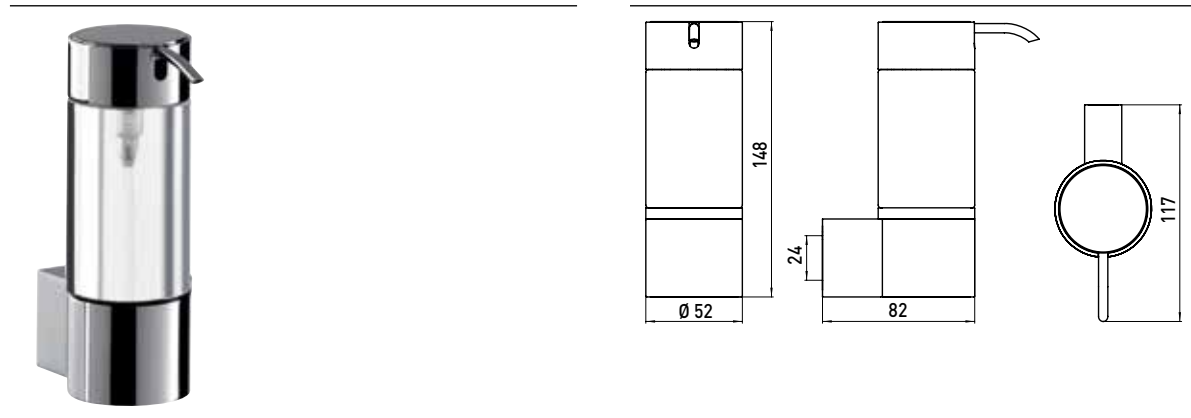

Soap dispenser, container clear glass, pump unit metal, 80 ml chrome

Art.No.3521 001 00

wall mounted