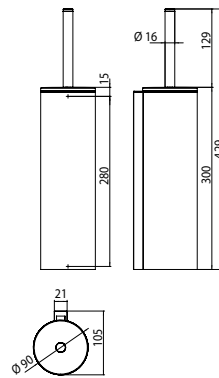

Toilet brush holder, bowl of electroplated aluminium, brush grip with cover, chrome, wall mounted chrome

Art.No.3515 001 02