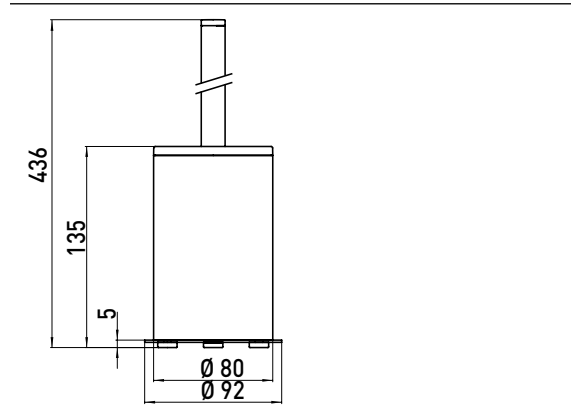

Toilet brush set chrome

Art.No.3515 001 01

standing type, bowl chrome