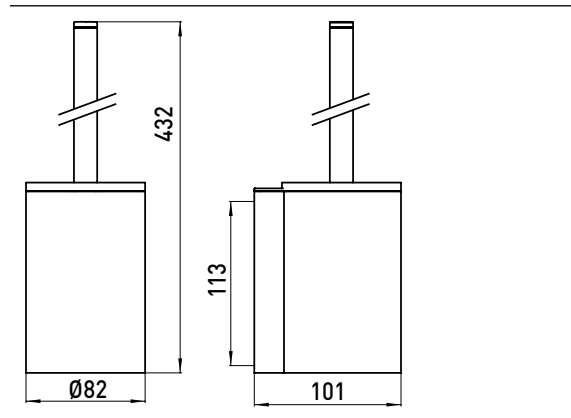

Toilet brush set chrome

Art.No.3515 001 00

wall mounted, bowl chrome