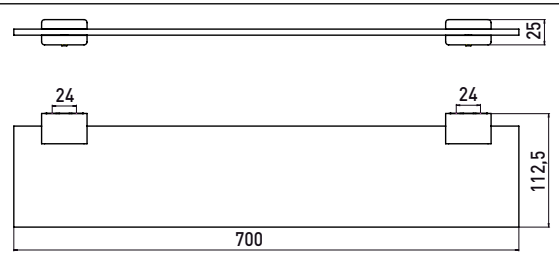

Shelf, shelf of clear crystal glass, 700 mm chrome

Art.No.3510 001 70

emco system 2