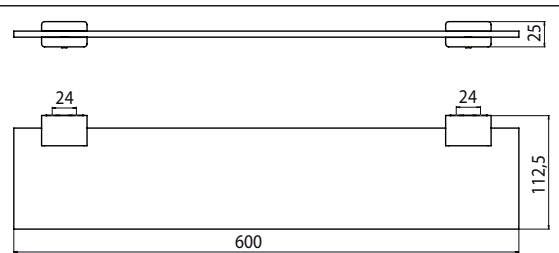

Shelf, shelf of clear crystal glass, 600 mm chrome

Art.No.3510 001 60