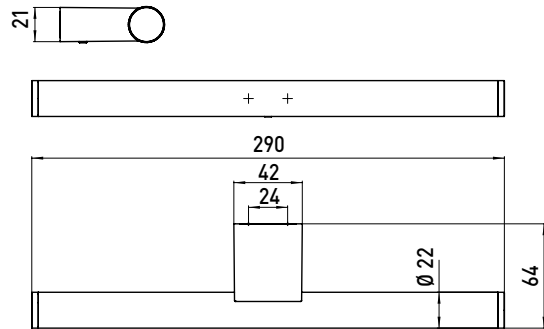

Double spare paper holder chrome

Art.No.3505 001 01