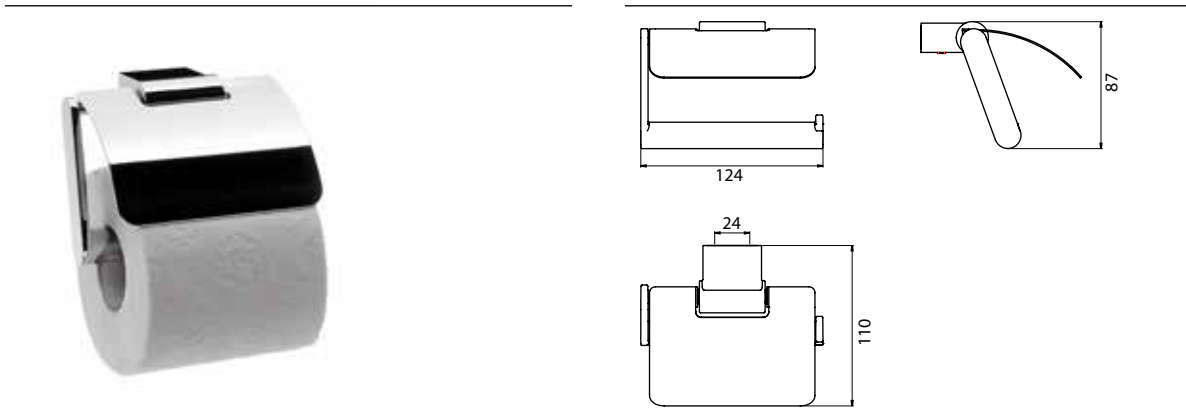

Paper holder with cover chrome

Art.No.3500 001 06