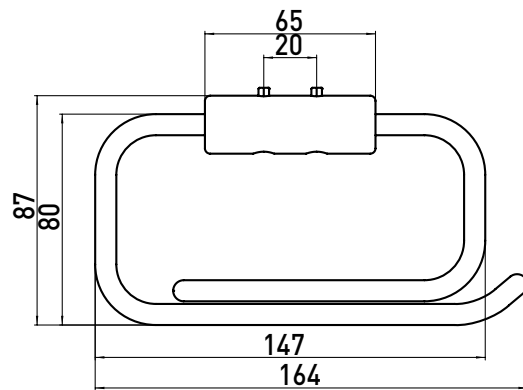

Paper holder for support bars chrome

Art.No.3500 001 03