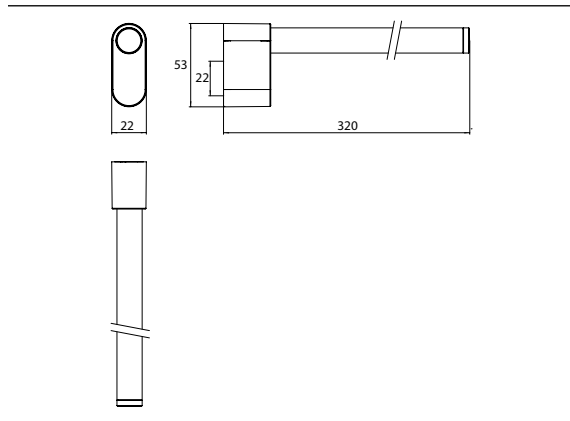

Towel holder, 1 arm, fixed chrome

Art.No.2750 001 32

320 mm