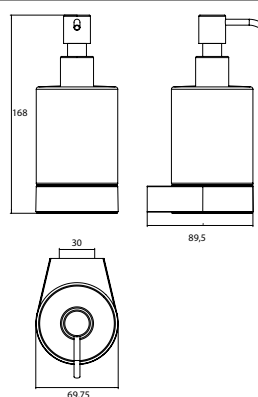

Soap dispenser, container clear crystal glass, pump unit plastic chrome

Art.No.2721 001 00

wall mounted