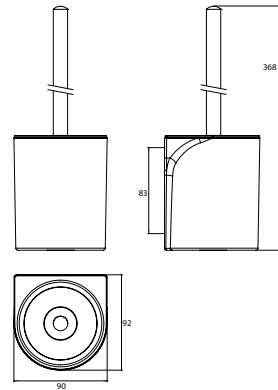

Toilet brush holder, bowl of white plastic, brush grip white, wall mounted white

Art.No.2715 139 00

Brush head, white