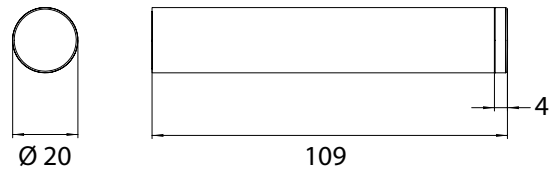

Spare paper holder chrome

Art.No.2705 001 01

fixed