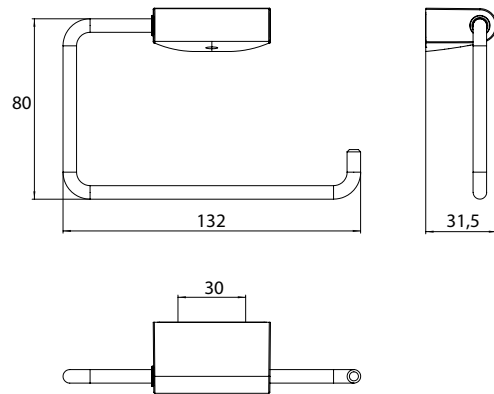

Spare paper holder chrome

Art.No.2705 001 00

movable