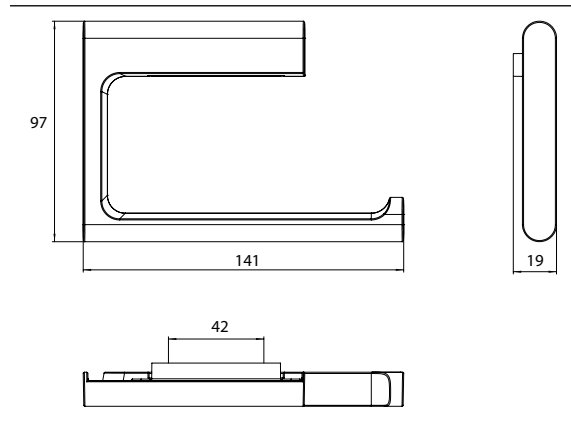

Paper holder without cover chrome

Art.No.2700 001 00